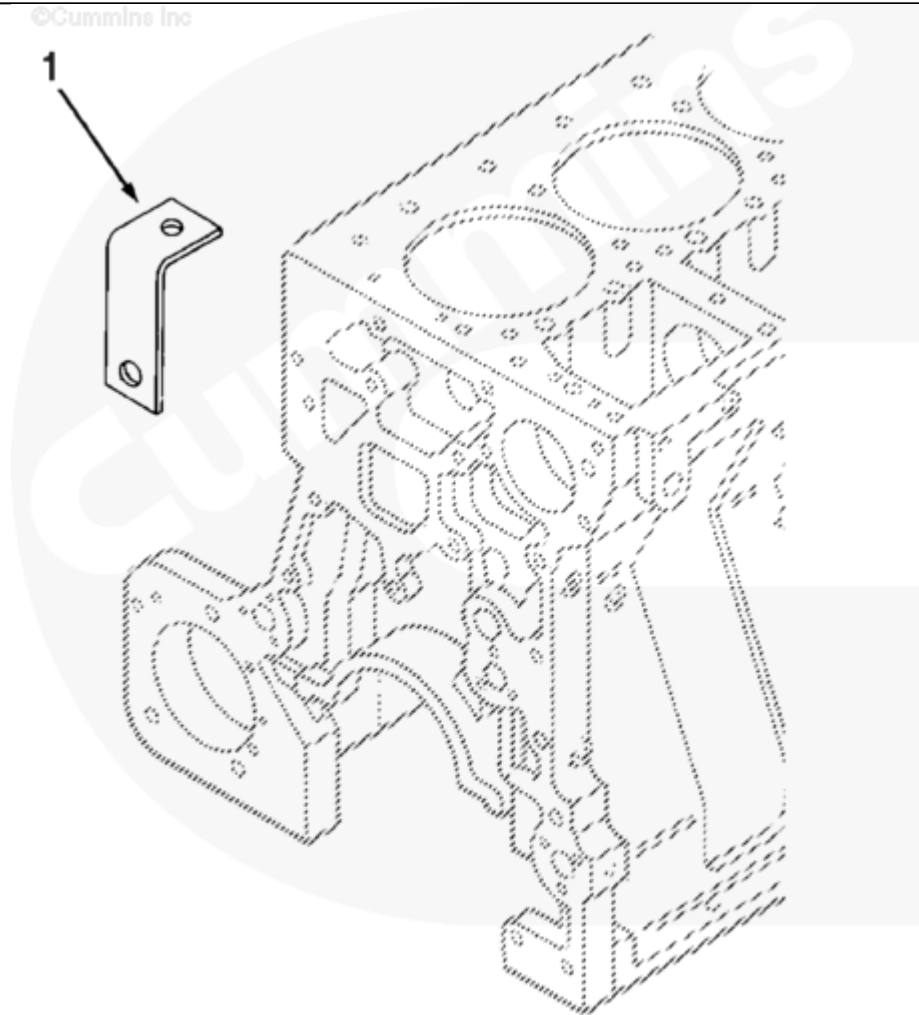

Parts Catalog - Option Detail

Electronic Parts Catalog - Option Detail				
Option	Group	Graphic	Film Card	Date
CP2063-06	12.01.1	cc200gu	II	28-JUL-05
Engines	ISM CM570, ISM CM570/870, ISM CM875, ISM CM876, ISM CM876 E, ISM11 CM876 M103, ISM11 CM876 SN, M11 CELECT, M11 CELECT PLUS, M11 MECHANICAL, QSM11 CM570, QSM11 CM876			

cc200gu

[SMALL](#) | [MEDIUM](#) | [LARGE](#)

Cart	Ref No	Part Number	Part Description	Required	Remarks
View My Cart					
		CP2063-06	Air Compressor Plumbing		MR - PLUMBING, AIR COMPRESSOR...(More)

					Engine Family: M11
					NO CONTENT OPTION